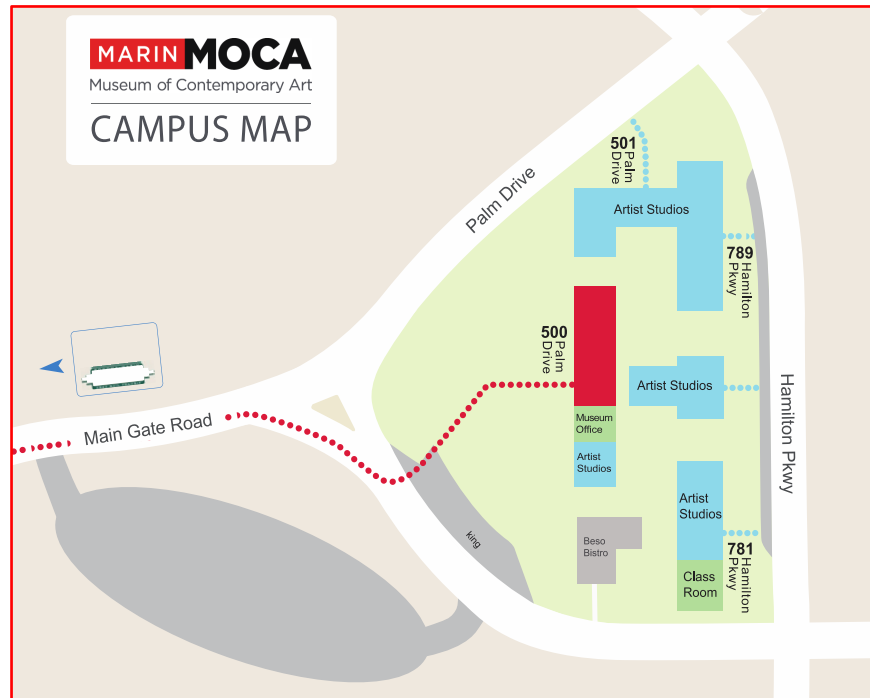

Marin Open Studios 2021

● May 1-2 ● May 1-2 & 8-9

500 Palm Drive (First Floor)

- 106 Jane Liston, *Painting, Mixed Media* ●
- 106 Linda Olive, *Oil Painting* ●
- 104A Donna Solin, *Oil Painting, Pastel, Acrylic* ●

500 Palm Drive (Second Floor)

- 200 Kathleen Lack, *Painting* ●
- 200 Sol Navarrete, *Painting* ●
- 200 Oscar Morales, *Painting* ●
- 200 Guillermo H. Kelly, *Painting* ●
- 201 Linda Larsen, *Painting* ●
- 202 Pat Doherty, *Oil Painting* ●
- 203 Stephanie Thwaites, *Painting* ●

501 Palm Drive

- 3 Jane Reed Veen, *Painting and Drawing* ●
- 4 Hannah Rosenberg, *Mixed Media* ●
- 8 Dianne Hull, *Oil Painting* ●

789 Hamilton Parkway

- H Beverly Brown, *Painting* ●

781 Hamilton Parkway

- G Sarah Gorman-Brown, *Oil, Acrylic, Pastel* ●
- K Kit Shepard, *Oil* ●
- Classroom**
- Mia Brown, *Painting* ●
- Tracy Erin Eastman, *Paintings* ●