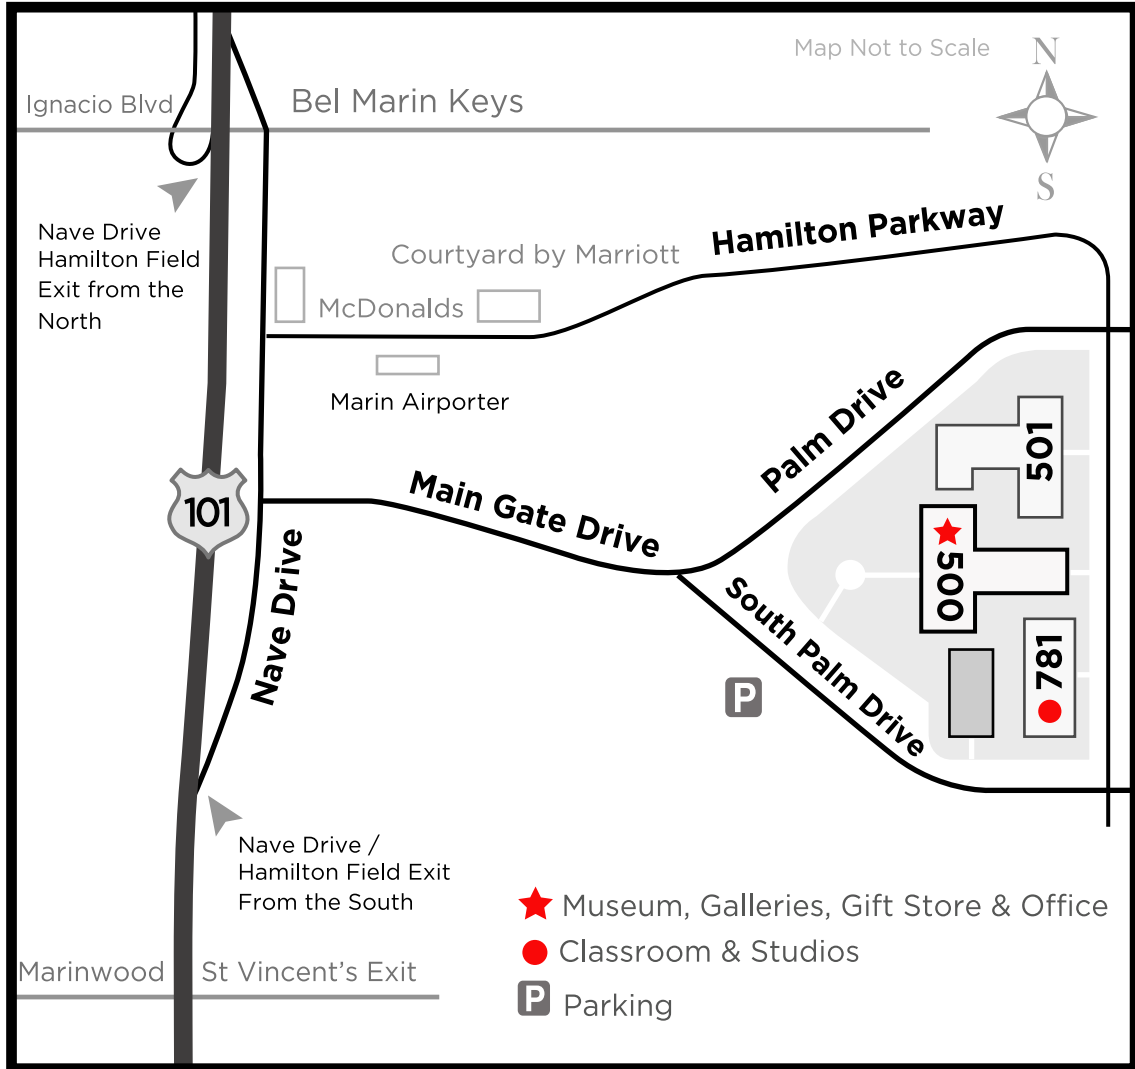

Directions to MarinMOCA

MARINMOCA | MARIN Museum of Contemporary Art

500 Palm Drive, Novato, Ca 94949

(415) 506-0137

(415) 506-0139 Fax

Email: info@marinmoca.org

Free Parking and Handicapped Accessible